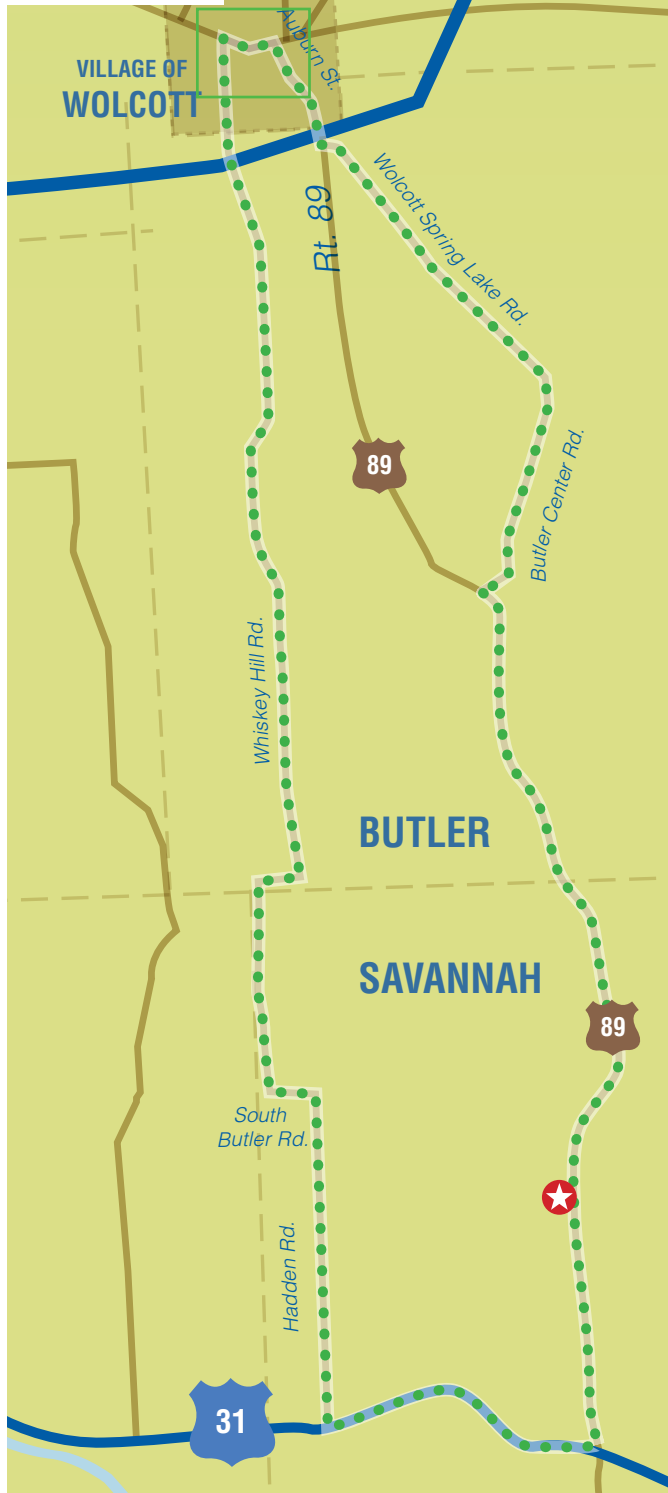

# WAYNE COUNTY BIKE GUIDE

Port Bay Rd.

NEW YORK

CHOOSE YOUR DISTANCE  
RIDE YOUR PACE

## TRAIL E

Distance 26 Miles, Estimated continuous ride time 2 hours

★ Start at Montezuma Audubon Center  
2295 State Route 89, Savannah, New York 13146

- Left on Route 89
- Right on Butler Center Rd.
- Left on Wolcott Spring Lake Rd.
- Right on Route 89
- Continue onto Auburn St.
- Left on Mill St.
- Right on E Main St.
- Left on New Hartford St.
- Continue onto Whiskey Hill Rd.
- Right on South Butler Rd.
- Continue onto Hadden Rd.
- Left on Route 31
- Left on Route 89
- Return to Montezuma Audubon Center