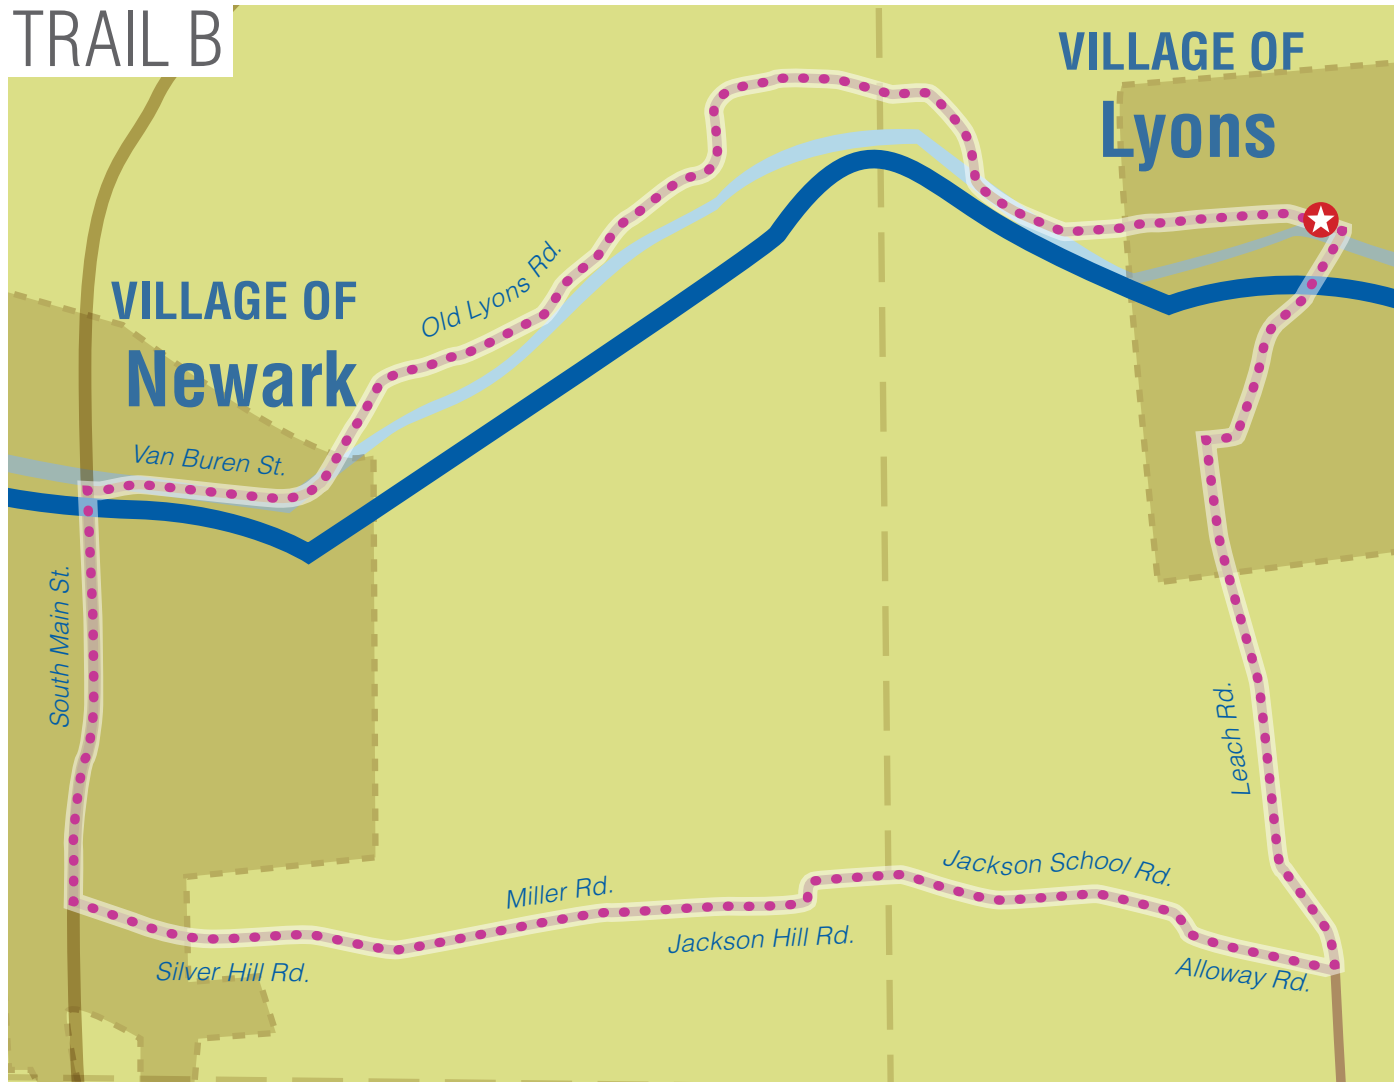

WAYNE COUNTY NEW YORK BIKE GUIDE

CHOOSE YOUR DISTANCE
RIDE YOUR PACE

TRAIL B

Distance 17 Miles, Estimated continuous ride time 1.5 hours

★ Begin at **Abbey Park, 177 Water St., Lyons NY 14489**

- Follow Canaltrail to Leach Rd.
- Right on Leach Rd.
- Right on Alloway Rd.
- Continue onto Jackson School Rd.
- Continue onto Jackson Hill Rd.
- Continue onto Miller Rd.
- Continue onto Silver Hill Rd.
- Right on Route 88 (S Main St.)

- Right on Van Buren St.
- Continue onto Old Lyons Rd.
- Return to Abbey Park

Wayne County Tourism • 9 Pearl Street, Suite 3, Lyons, NY 14489
800-527-6510 • www.waynecountytourism.com

I ♥ NY®