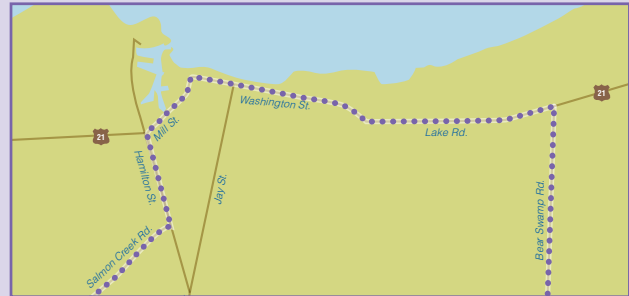

# WAYNE COUNTY NEW YORK BIKE GUIDE

CHOOSE YOUR DISTANCE  
RIDE YOUR PACE

## TRAIL A

Distance 37 Miles, Estimated continuous ride time 3.25 hours

★ Park at **132 Market Street, Palmyra NY 14522**

- Head North on Market St.
- Right on Canal St.
- Right on Park Dr.
- Left on E Main St. (Route 31)
- Left on Route 21
- Continue onto Lake Ave.
- Right on Jersey Rd.
- Left on Bear Swamp Rd.
- Left on Lake Rd.
- Continue onto Washington St.
- Continue onto Mill St.
- Veer Left onto Hamilton St.
- Right on Salmon Creek Rd.
- Right on Ridge Rd.
- Left on Ridge Chapel Rd.
- Veer Right on Cory Corners Rd.
- Right on Walworth-Marion Rd.
- Left on Maple Ave.
- Continue onto Church St
- Left on E Main St. (Route 31)
- Left on Market St
- Return to Parking Lot